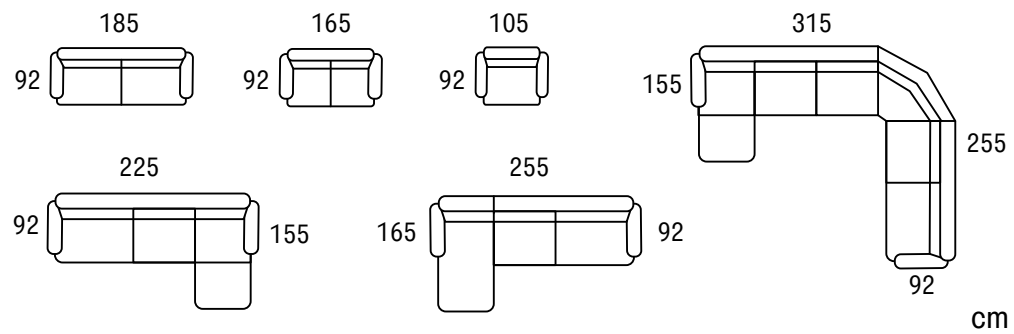

06
Ripozzini
relax concept